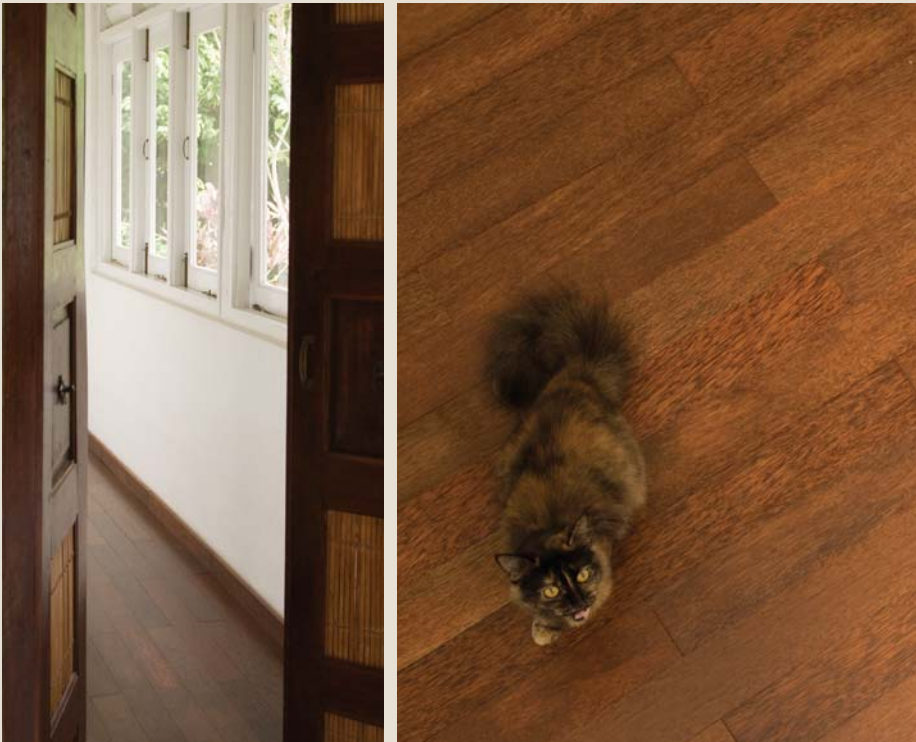

Rustic

PALM WOOD

Modern Appeal

Unique and fascinating

Brown colored Palm Wood flooring – exquisitely striking and alluring. ENiTo™ Rustic flooring brings to life the deep color of the earth and the effect is a combination of exoticism and warmth in every living space. Adorn your home with artistic handcrafted décor to attain the unique and unusual. So if you love for your home to have a gentle and rustic character, our ENiTo™ Rustic flooring is for you.

The world is at your feet

ENiTo™