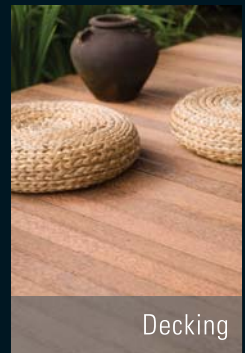

ESPRESSO

Decking

The world is at your feet

ENiTo™